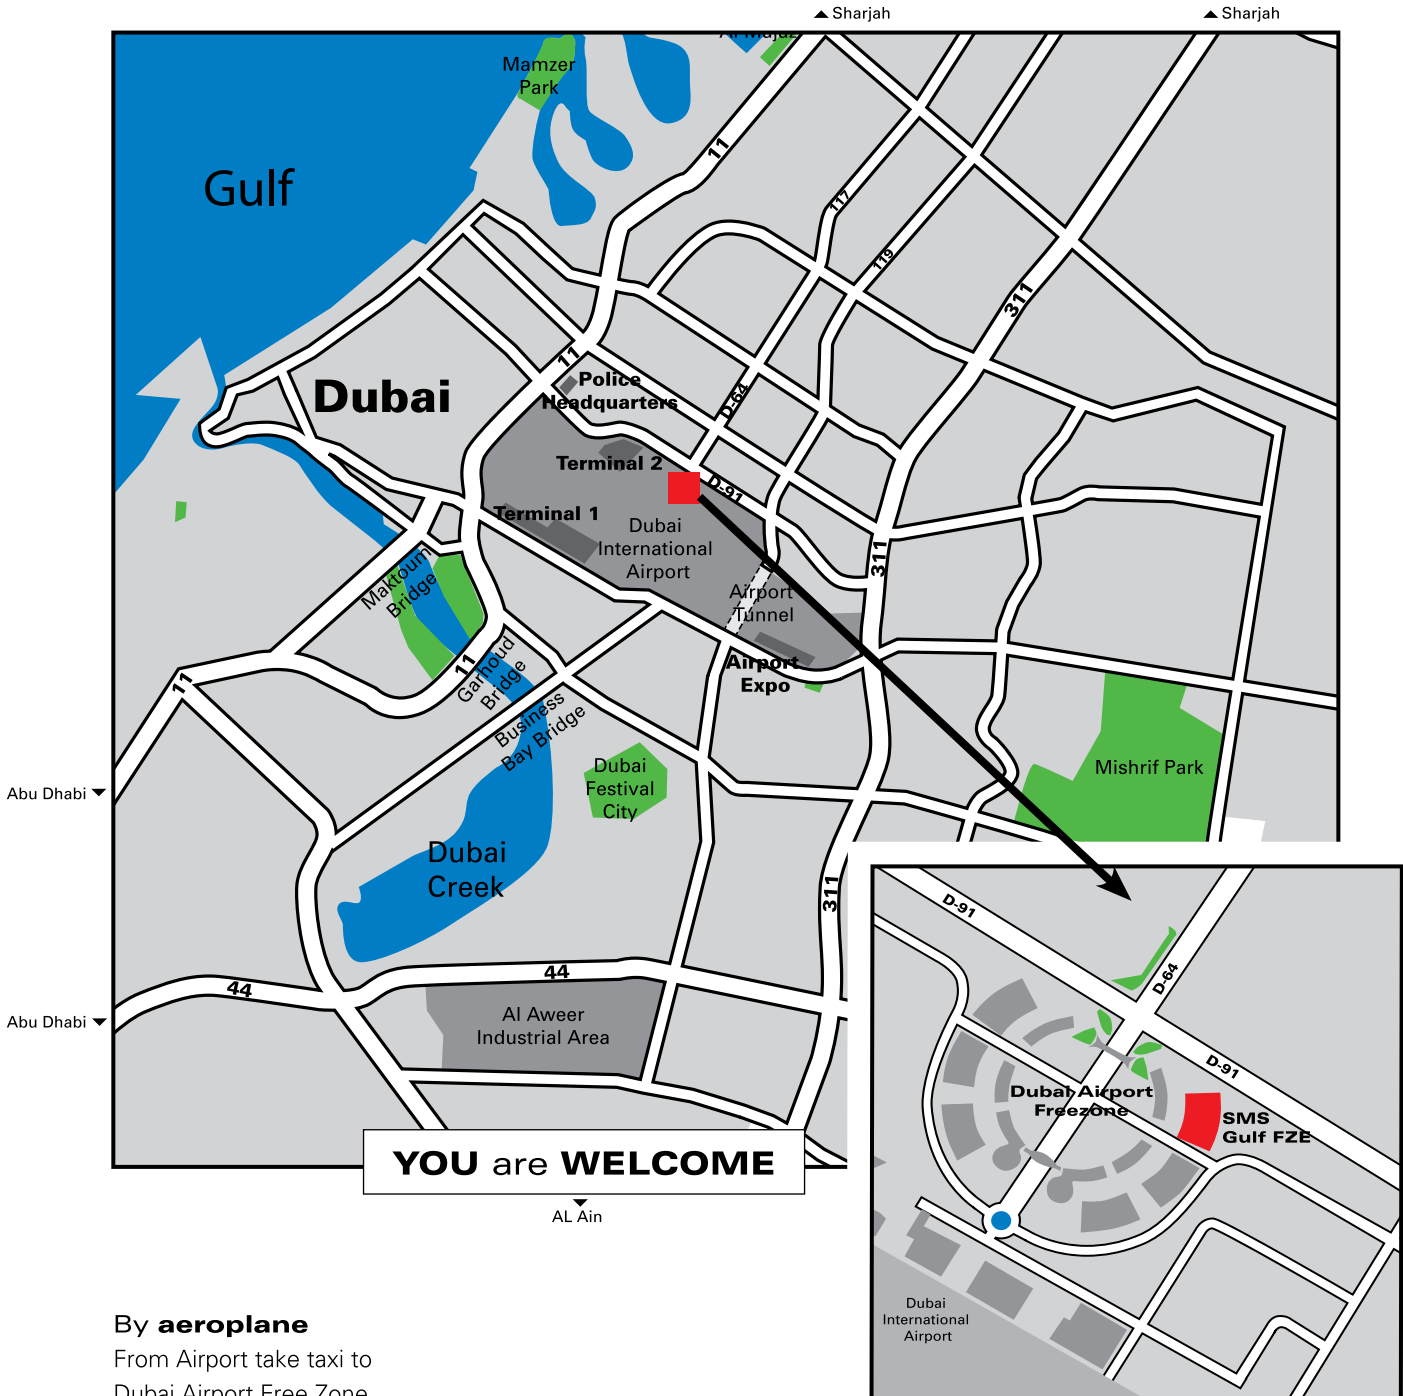

# How to find SMS Gulf FZE – Dubai

Dubai Airport Freezone, Building 4E, Block A, Office G16, Dubai – UAE

## By aeroplane

From Airport take taxi to Dubai Airport Free Zone 10 min (approx.).

## By car

From all directions, follow signs Dubai Airport Terminal 2 in the vicinity follow signs DAFZA (Dubai Airport Free Zone).

**SMS**  
**SIEMAG**  
SMS group

**SMS**  
**MEER**  
SMS group